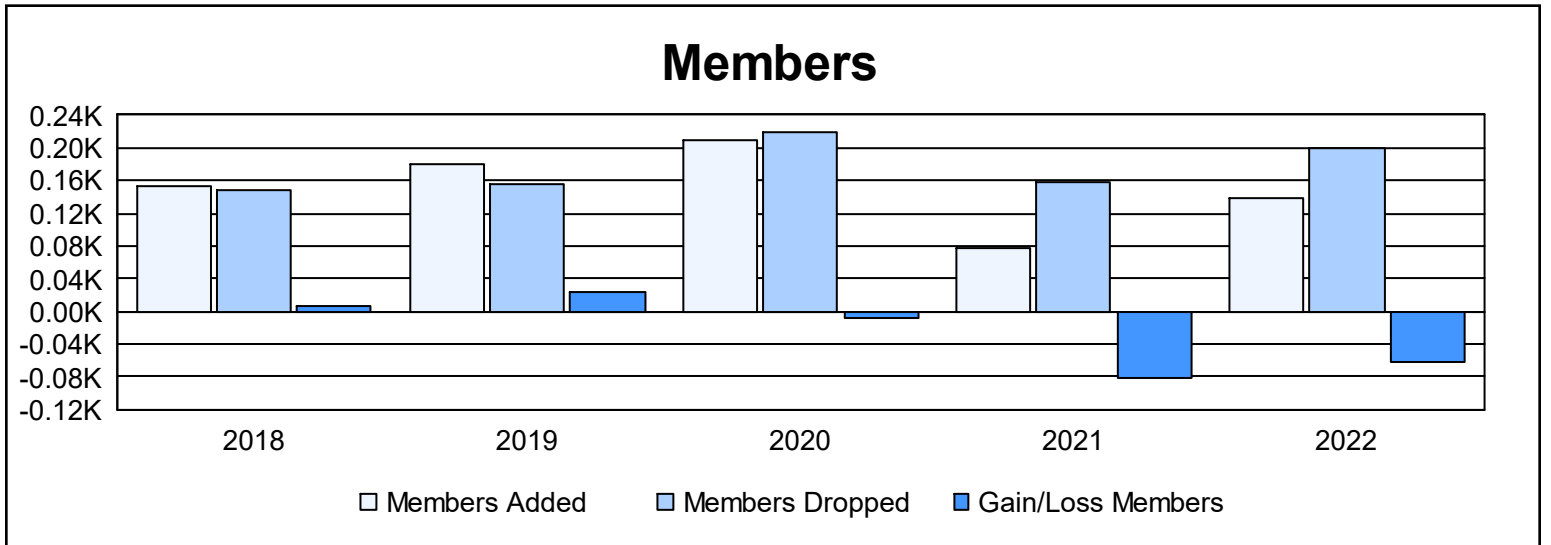

Year	New Clubs	Dropped Clubs	Gain/ Loss Clubs	New Members	Charter Members	Reinstate Members	Transfer Members	Total Member Added	Total Members Dropped	Gain/ Loss Members
2017-2018	0	1	-1	152	0	1	1	154	148	6
2018-2019	2	0	2	123	53	1	2	179	156	23
2019-2020	0	3	-3	189	1	3	16	209	218	-9
2020-2021	1	3	-2	44	32	1	0	77	158	-81
2021-2022	0	1	-1	102	1	27	8	138	199	-61
<b>Average</b>	<b>1</b>	<b>2</b>	<b>-1</b>	<b>122</b>	<b>17</b>	<b>7</b>	<b>5</b>	<b>151</b>	<b>176</b>	<b>-24</b>

### Membership Composition June 2022 Cumulative