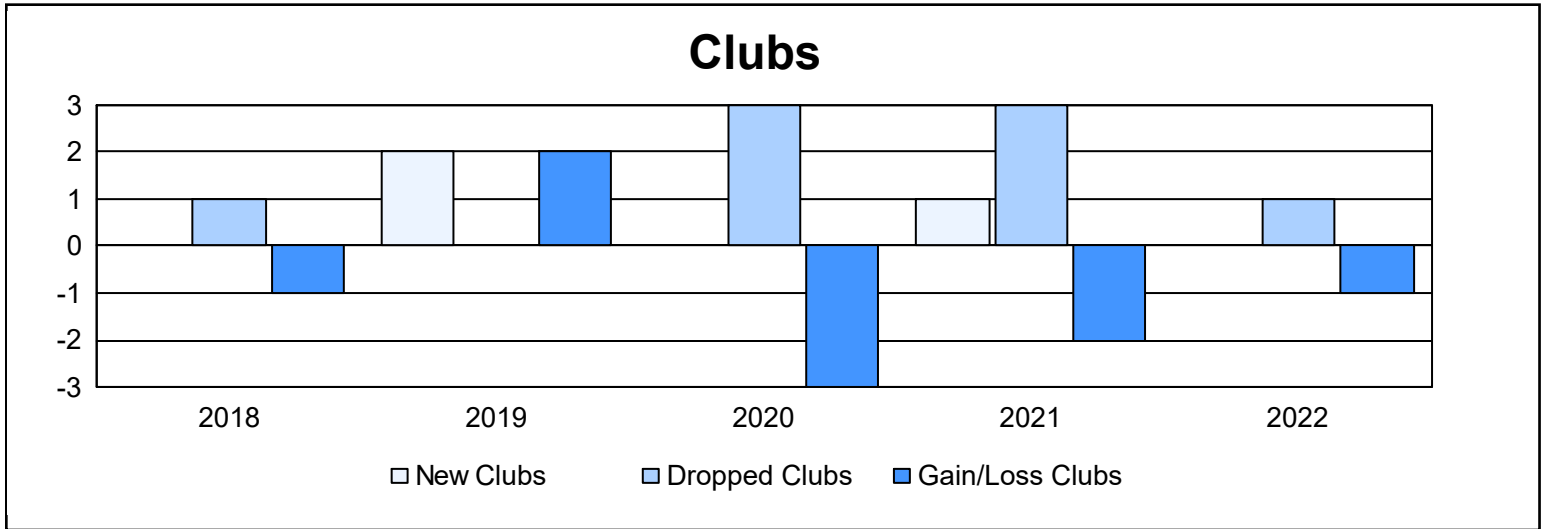

Year	New Clubs	Dropped Clubs	Gain/ Loss Clubs	New Members	Charter Members	Reinstate Members	Transfer Members	Total Member Added	Total Members Dropped	Gain/ Loss Members
2017-2018	0	1	-1	152	0	1	1	154	148	6
2018-2019	2	0	2	123	53	1	2	179	156	23
2019-2020	0	3	-3	189	1	3	16	209	218	-9
2020-2021	1	3	-2	44	32	1	0	77	158	-81
2021-2022	0	1	-1	102	1	27	8	138	199	-61
<b>Average</b>	<b>1</b>	<b>2</b>	<b>-1</b>	<b>122</b>	<b>17</b>	<b>7</b>	<b>5</b>	<b>151</b>	<b>176</b>	<b>-24</b>

### Membership Composition June 2022 Cumulative